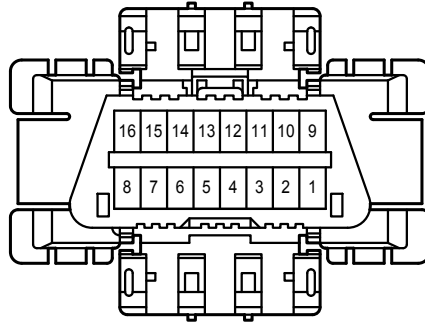

G 3
Gray

D 3
White